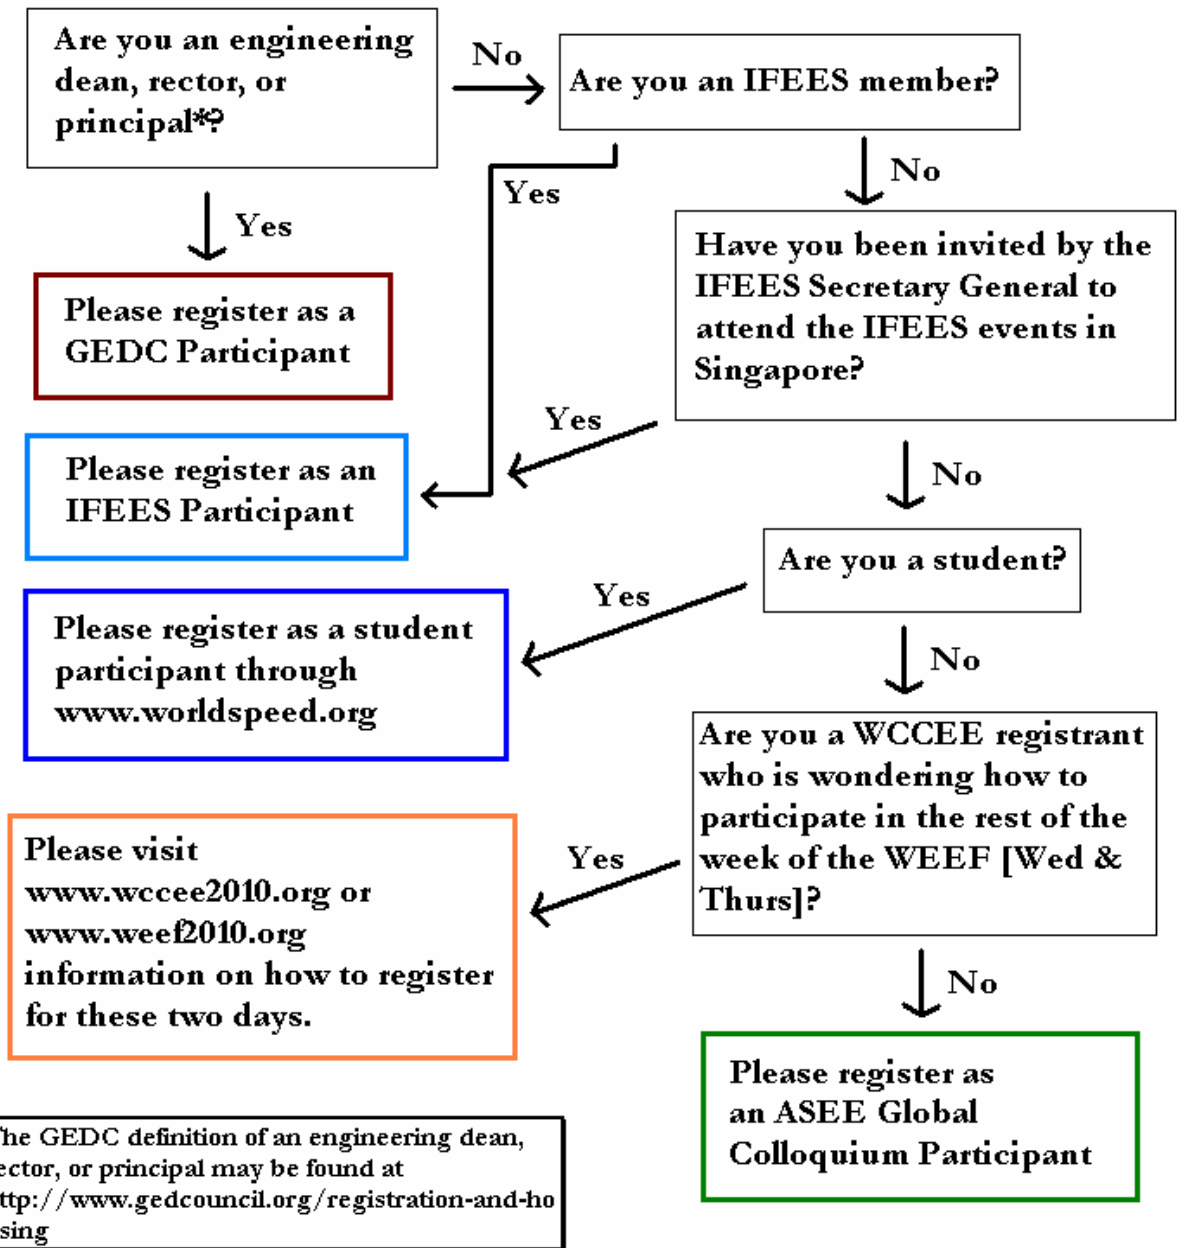

WEEF Flowchart

Please start here:

* The GEDC definition of an engineering dean, rector, or principal may be found at <http://www.gedccouncil.org/registration-and-how-using>

If you are a Corporate Sponsor of the ASEE Global Colloquium, GEDC Conference, or IFEES Summit, and have questions about registration, please contact Hans J. Hoyer.